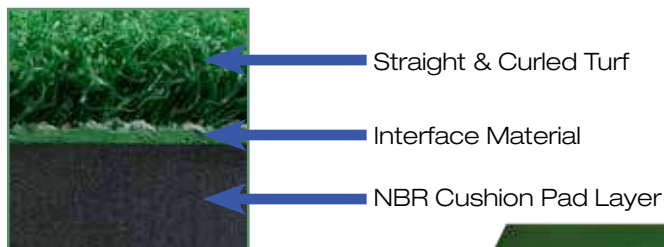

ProLie® Turf Mats

ProLie® 4D Turf Mats featuring the most revolutionary ergonomic turf cushioning system in the market! The preferred mat for Country Club use. Protect your grass tee line after a large amount of rain or during the winter months. Add ProLie® 4D mats to your existing tee line today.

ProLie® Fairway Turf Mats give the player a true feel for hitting off fairways and tees.

Product Code	Description - Mat Dimensions 59" x 59"	Quantity	Price
PLT101	ProLie® Fairway Mat	1 Mat	$184.99
PLT201	ProLie® 4D Fairway Mat	1 Mat	$259.99
PLT301	Turf Position Mat	1 Mat	$104.99

ProLie® 4D Turf Mats

The ProLie 4D mat is the most realistic simulation to a real fairway currently on the market. A true scientific breakthrough in golf mat technology, the ProLie 4D mat features an impact dampening system. The knitted nylon turf is bonded to an interface layer which protects the mat from tearing. The dampening system consists of highly elastic polyurethane fibers acting to absorb the impact of the club. The ProLie 4D mat provides an incredibly soft feel while providing extra protection to the golfer's wrists, torso and lower body. Four countersunk rubber tee holes extend the mat life providing for long usage and an exceptional value.

ProLie® Fairway Turf Mats

100% nylon mat using both straight and curled fibers. The straight fibers offer a nice fairway lie, while the curled fibers ensure the player a stable stance. The combination of these fibers creates no resistance at impact. Tee holes: 5/8" insert holes for rubber tees are centered on all sides and positioned 6 1/2" inside the mat edge. The bottom side of the tee holes are countersunk to accept the base of the rubber tee.