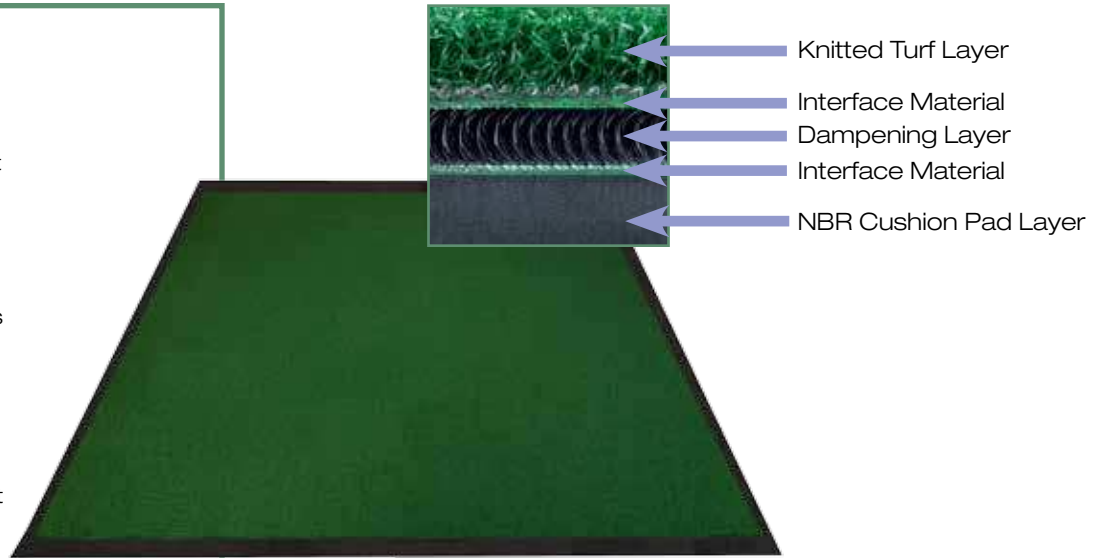

Product Code	Description	Capacity	Price
BCC141	Small Cotton Bag	40-45 Balls	\$1.99
BCC142	Large Cotton Bag	90-95 Balls	\$2.49

CottonSoft® Golf Cart Towels

VSI Golf offers the highest quality 100% cotton towels that are the perfect accessory for golf carts. Provide this player amenity and you will increase the image of your club and provide a higher quality golf experience. Machine washable for multiple uses and sized at 13" x 28".

Product Code	Description	Quantity	Price
CGT141	Golf Towel - Green	12/Dozen	\$15.00
CGT101	Golf Towel - White	12/Dozen	\$15.00
CGT151	Golf Towel - Blue	12/Dozen	\$15.00

ProLie® Turf Mats

ProLie® 4D Turf Mats featuring the most revolutionary ergonomic turf cushioning system in the market! The preferred mat for Country Club use. Protect your grass tee line after a large amount of rain or during the winter months. Add ProLie® 4D mats to your existing tee line today.

ProLie® 4D Turf Mats

The ProLie 4D mat is the most realistic simulation to a real fairway currently on the market. A true scientific breakthrough in golf mat technology, the ProLie 4D mat features an impact dampening system. The knitted nylon turf is bonded to an interface layer which protects the mat from tearing. The dampening system consists of highly elastic polyurethane fibers acting to absorb the impact of the club. The ProLie 4D mat provides an incredibly soft feel while providing extra protection to the golfer's wrists, torso and lower body. Four countersunk rubber tee holes extend the mat life providing for long usage and an exceptional value.